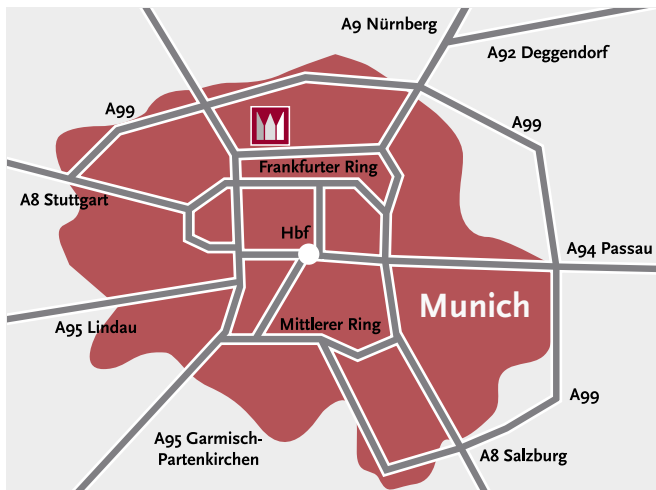

## From Berlin or Nürnberg

A 9, Exit Frankfurter Ring and turn left onto Frankfurter Ring, go straight ahead. After having passed the bridge you find us on the left hand side, crossroads Knorrstraße.

## From Stuttgart or Lindau

A 8, Exit Autobahndreieck Eschenried and follow the A99 in direction Nürnberg until Exit Neuherberg. Please turn right on Ingostädter Straße until Frankfurter Ring, turn right again and you will find us on the left hand side, crossroads Knorrstraße.

## From Salzburg

A 8, Exit Ramersdorf follow the Mittlerer Ring until Knorrstraße. Please turn right, you find our hotel on the right hand side, crossroads Frankfurter Ring.

## To Munich Trade Fair Center Messe München

You will reach the Messe München with the Underground U 2 direction Messestadt Ost / West directly in about 40 minutes.