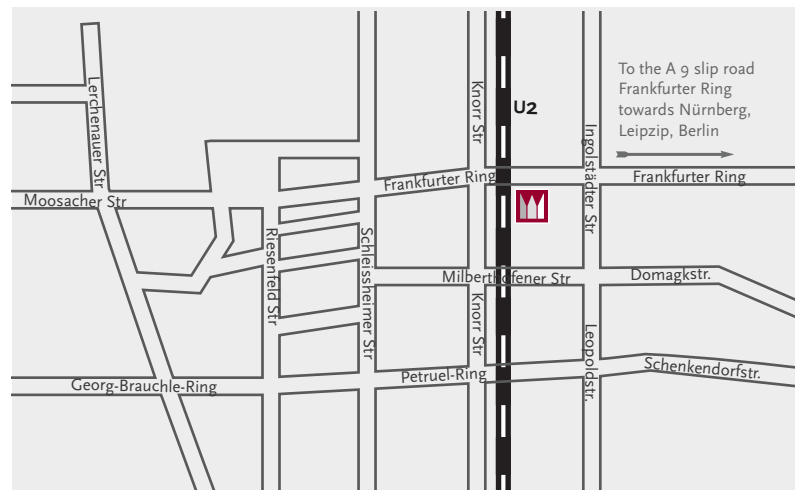

## From Berlin or Nürnberg

A 9, Exit Frankfurter Ring and turn left onto Frankfurter Ring, go straight ahead. After having passed the bridge you find us on the left hand side, crossroads Knorrstraße.

## From Stuttgart or Lindau

A 8, Exit Autobahndreieck Eschenried and follow the A99 in direction Nürnberg until Exit Neuherberg. Please turn right on Ingostädter Straße until Frankfurter Ring, turn right again and you will find us on the left hand side, crossroads Knorrstraße.

## From Salzburg

A 8, Exit Ramersdorf follow the Mittlerer Ring until Knorrstraße. Please turn right, you find our hotel on the right hand side, crossroads Frankfurter Ring.

## To Munich Trade Fair Center Messe München

You will reach the Messe München with the Underground U 2 direction Messestadt Ost / West directly in about 40 minutes.